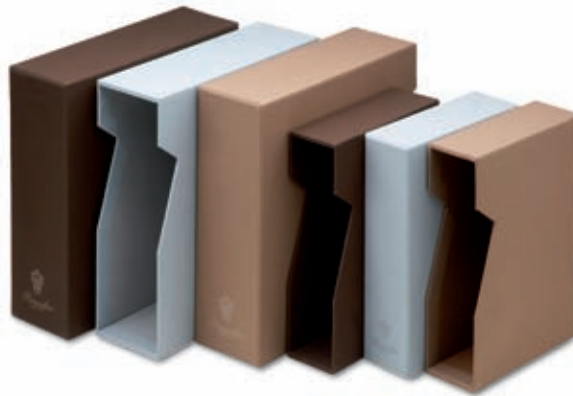

■ T.MORO/BROWN 059

■ VERDE INGLESE/DARK GREEN 060

Album 35x35 - 80 fogli
Photo album - 35x35 - 80 sheets
37x36.5x10 cm
cod. 90657

Album 25x30 - 50 fogli
Photo album - 25x30 - 50 sheets
24x31x8 cm
cod. 90658